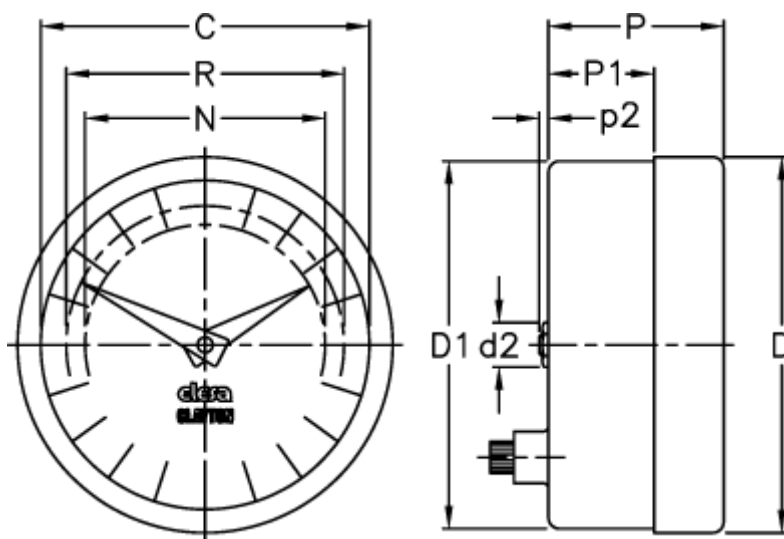

Article number: 2307025301

Description: E+G Positive drive indicator
PA05-0012-D

Measures

C = 102

R = 89

D = 112.7

D1 = 111.0

d2 = 8

N = 76

P = 32

P1 = 18.8

p2 = 1.0